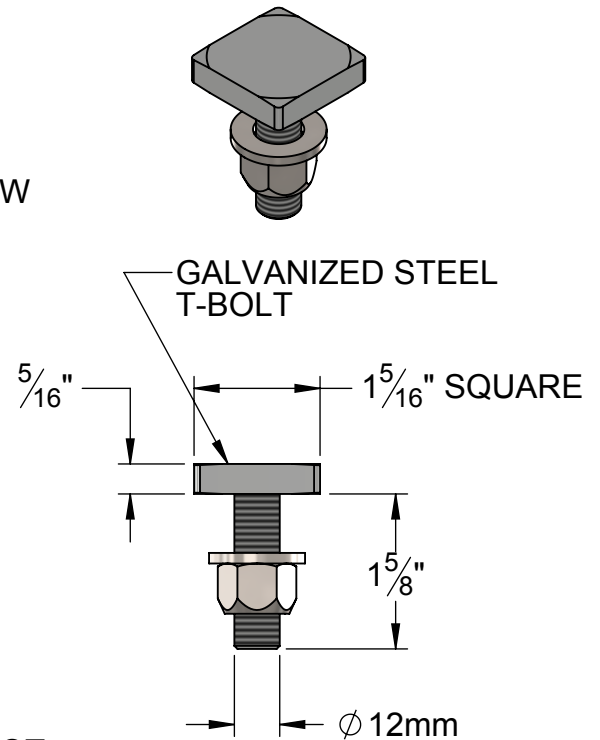

AVAILABLE BAR LENGTHS:

48" (1219mm)

55" (1397mm)

60" (1524mm)

TYPICAL BAR CROSS-SECTION

STANDARD T-BOLT