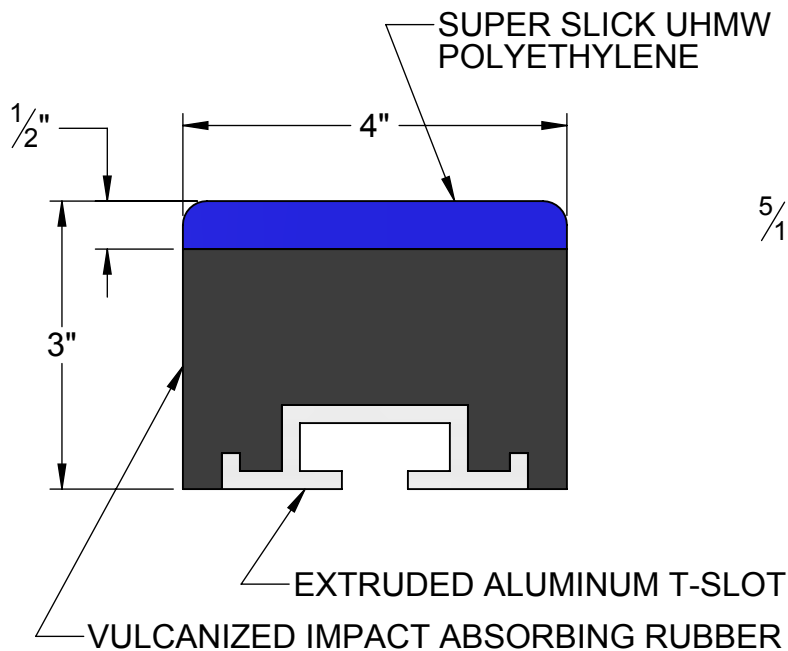

AVAILABLE BAR LENGTHS:

48" (1219mm)

55" (1397mm)

60" (1524mm)

TYPICAL BAR CROSS-SECTION

STANDARD T-BOLT